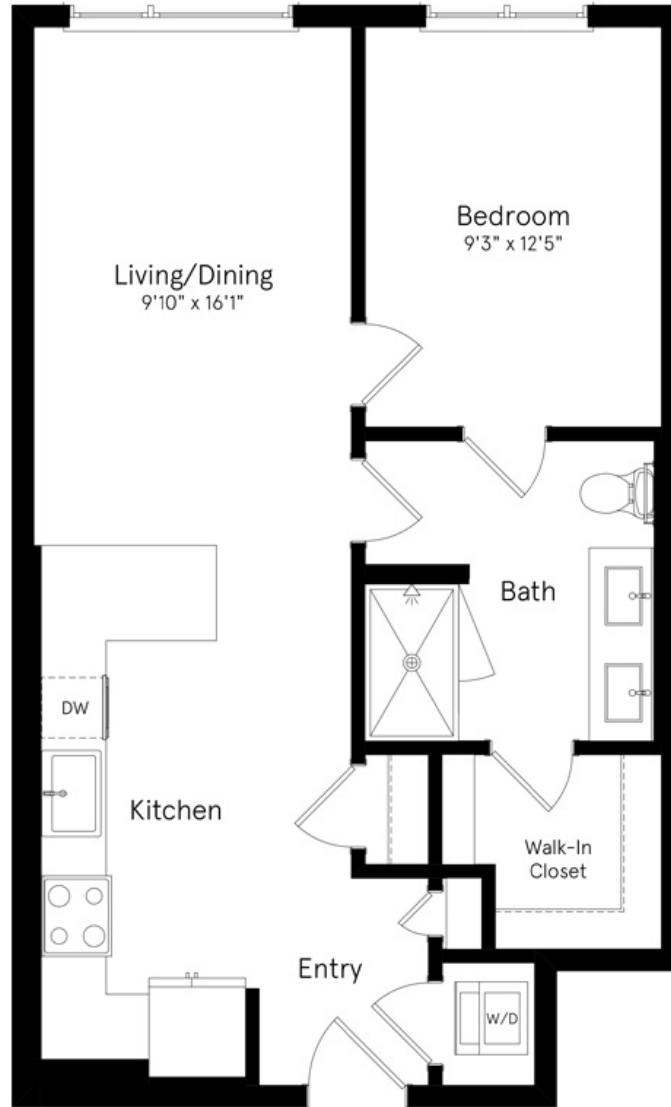

# A-1

1 BED / 1 BATH

# 671

SQ. FT.

	6200 Valencia Lane   Columbia, MD 21044
	<a href="http://www.marlowmerriweather.com">www.marlowmerriweather.com</a>

*Floor plans are artist's rendering. All dimensions are approximate. Actual product and specifications may vary in dimension or detail. Not all features are available in every apartment. Prices and availability are subject to change. Please see a representative for details.*