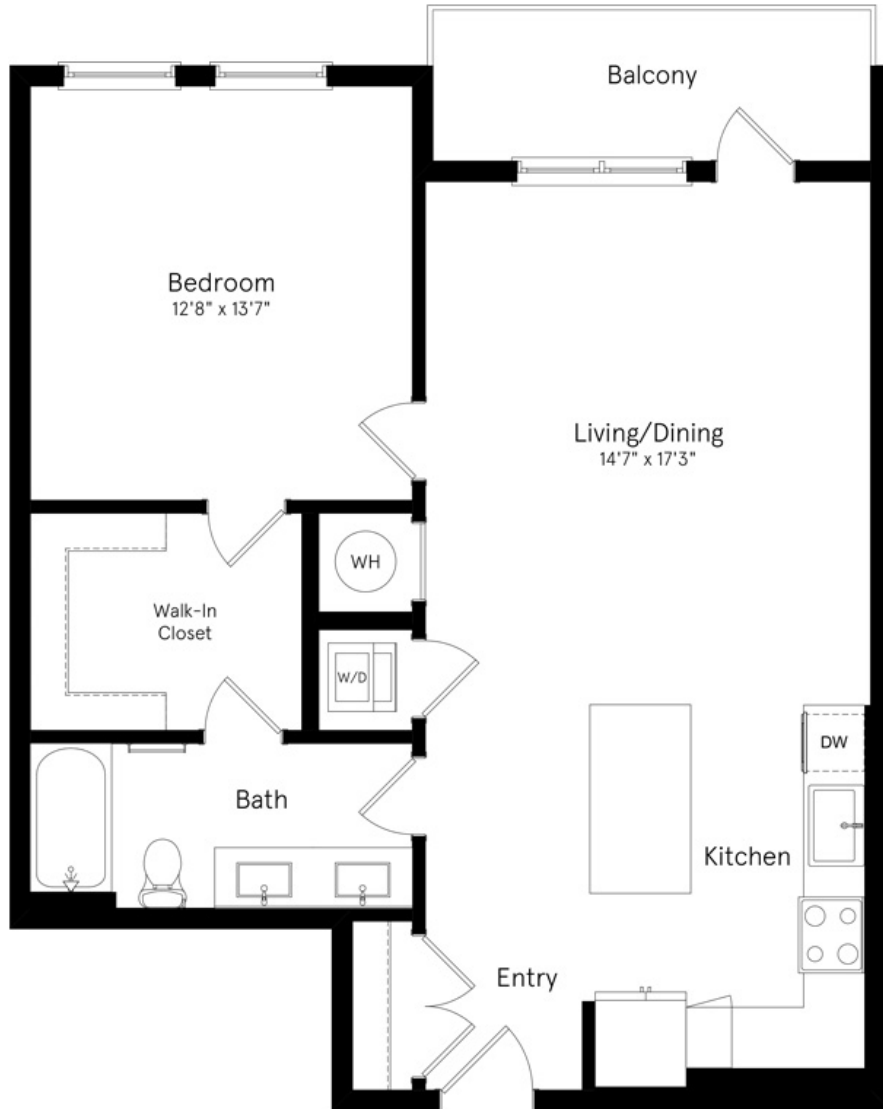

A-4

1 BED / 1 BATH

858

SQ. FT.

	6200 Valencia Lane Columbia, MD 21044
	www.marlowmerriweather.com

Floor plans are artist's rendering. All dimensions are approximate. Actual product and specifications may vary in dimension or detail. Not all features are available in every apartment. Prices and availability are subject to change. Please see a representative for details.