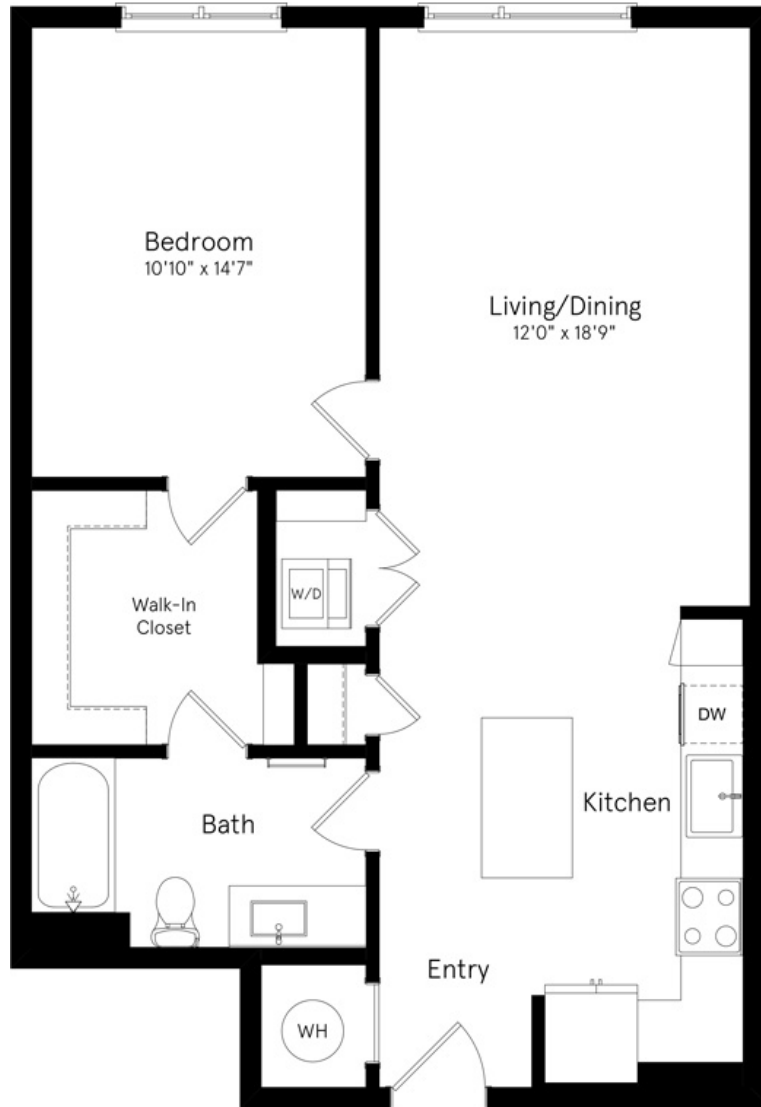

A-5

1 BED / 1 BATH

779

SQ. FT.

	6200 Valencia Lane Columbia, MD 21044
	www.marlowmerriweather.com

Floor plans are artist's rendering. All dimensions are approximate. Actual product and specifications may vary in dimension or detail. Not all features are available in every apartment. Prices and availability are subject to change. Please see a representative for details.