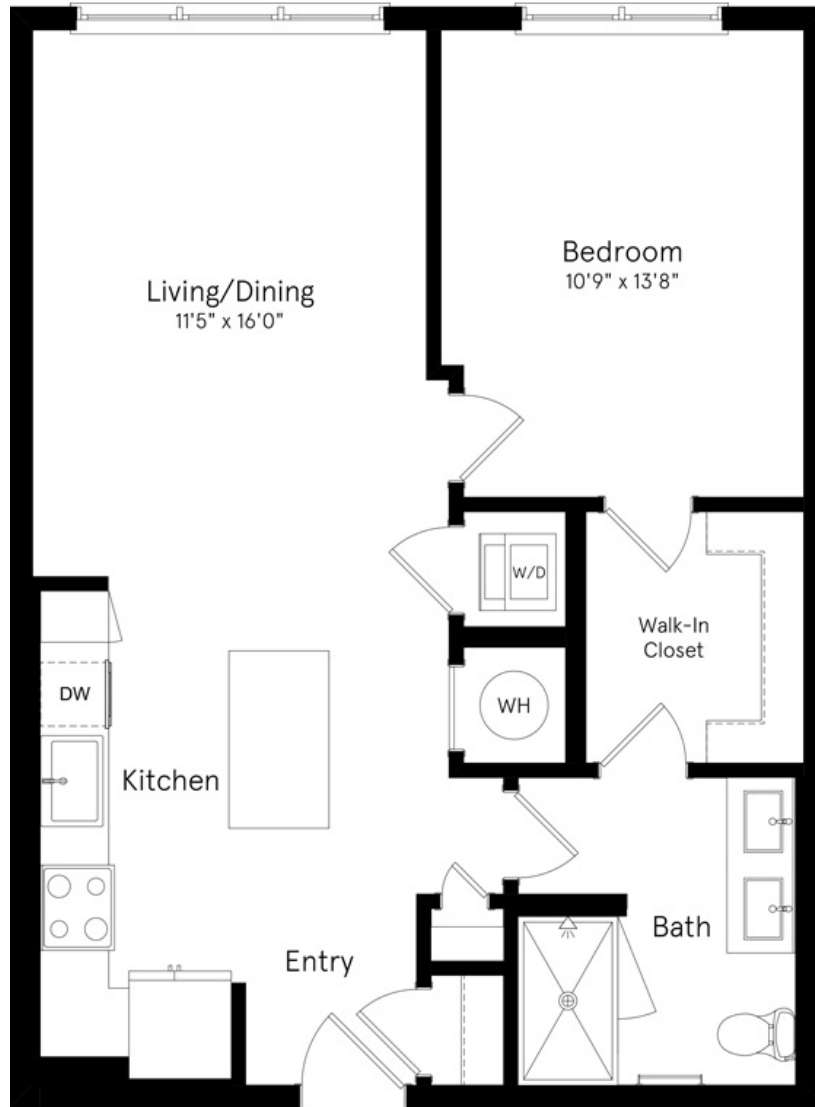

A-6

1 BED / 1 BATH

749

SQ. FT.

Marlow

6200 Valencia Lane | Columbia, MD 21044

www.marlowmerriweather.com

Floor plans are artist's rendering. All dimensions are approximate. Actual product and specifications may vary in dimension or detail. Not all features are available in every apartment. Prices and availability are subject to change. Please see a representative for details.