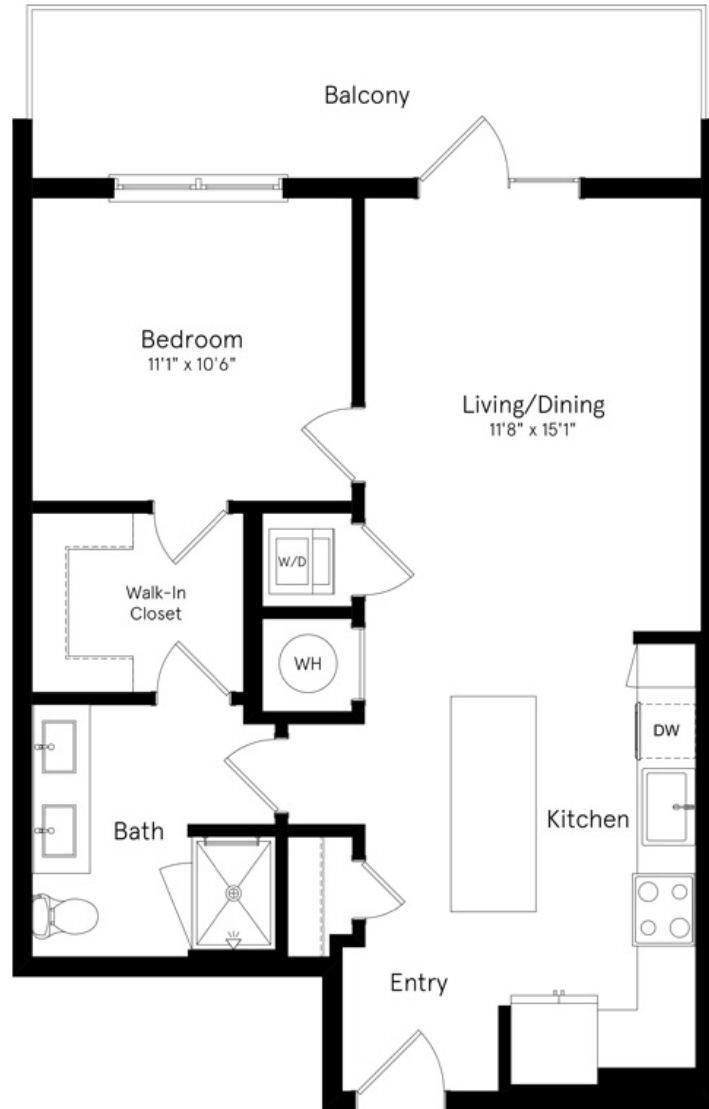

# A-7

1 BED / 1 BATH

# 717

SQ. FT.

	6200 Valencia Lane   Columbia, MD 21044
	<a href="http://www.marlowmerriweather.com">www.marlowmerriweather.com</a>

*Floor plans are artist's rendering. All dimensions are approximate. Actual product and specifications may vary in dimension or detail. Not all features are available in every apartment. Prices and availability are subject to change. Please see a representative for details.*