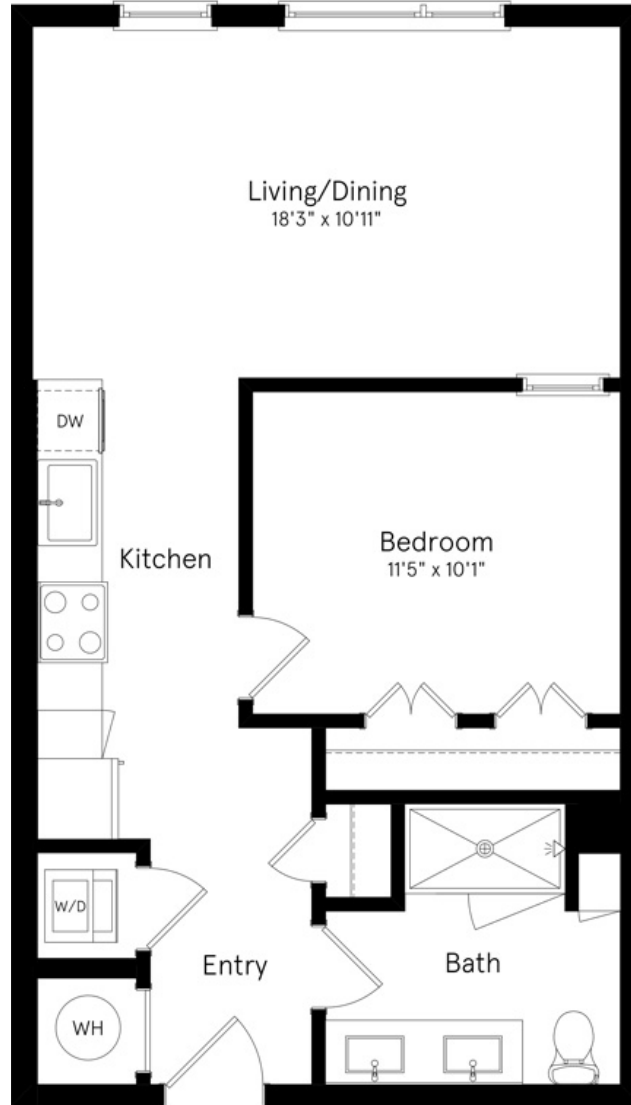

AJ-1

1 BED / 1 BATH

648

SQ. FT.

	6200 Valencia Lane Columbia, MD 21044
	www.marlowmerriweather.com

Floor plans are artist's rendering. All dimensions are approximate. Actual product and specifications may vary in dimension or detail. Not all features are available in every apartment. Prices and availability are subject to change. Please see a representative for details.