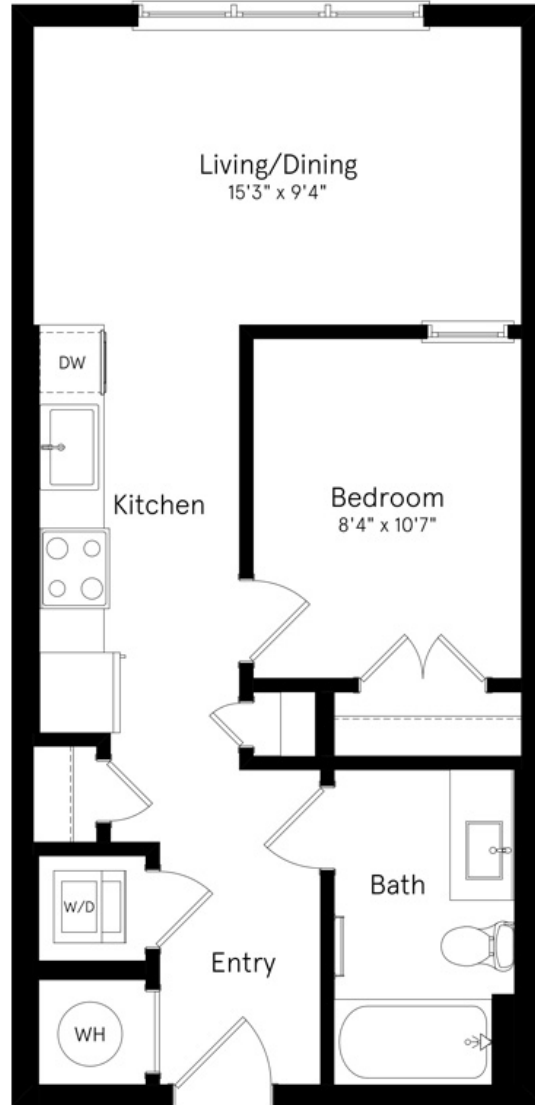

AJ-3

1 BED / 1 BATH

542

SQ. FT.

	6200 Valencia Lane Columbia, MD 21044
	www.marlowmerriweather.com

Floor plans are artist's rendering. All dimensions are approximate. Actual product and specifications may vary in dimension or detail. Not all features are available in every apartment. Prices and availability are subject to change. Please see a representative for details.