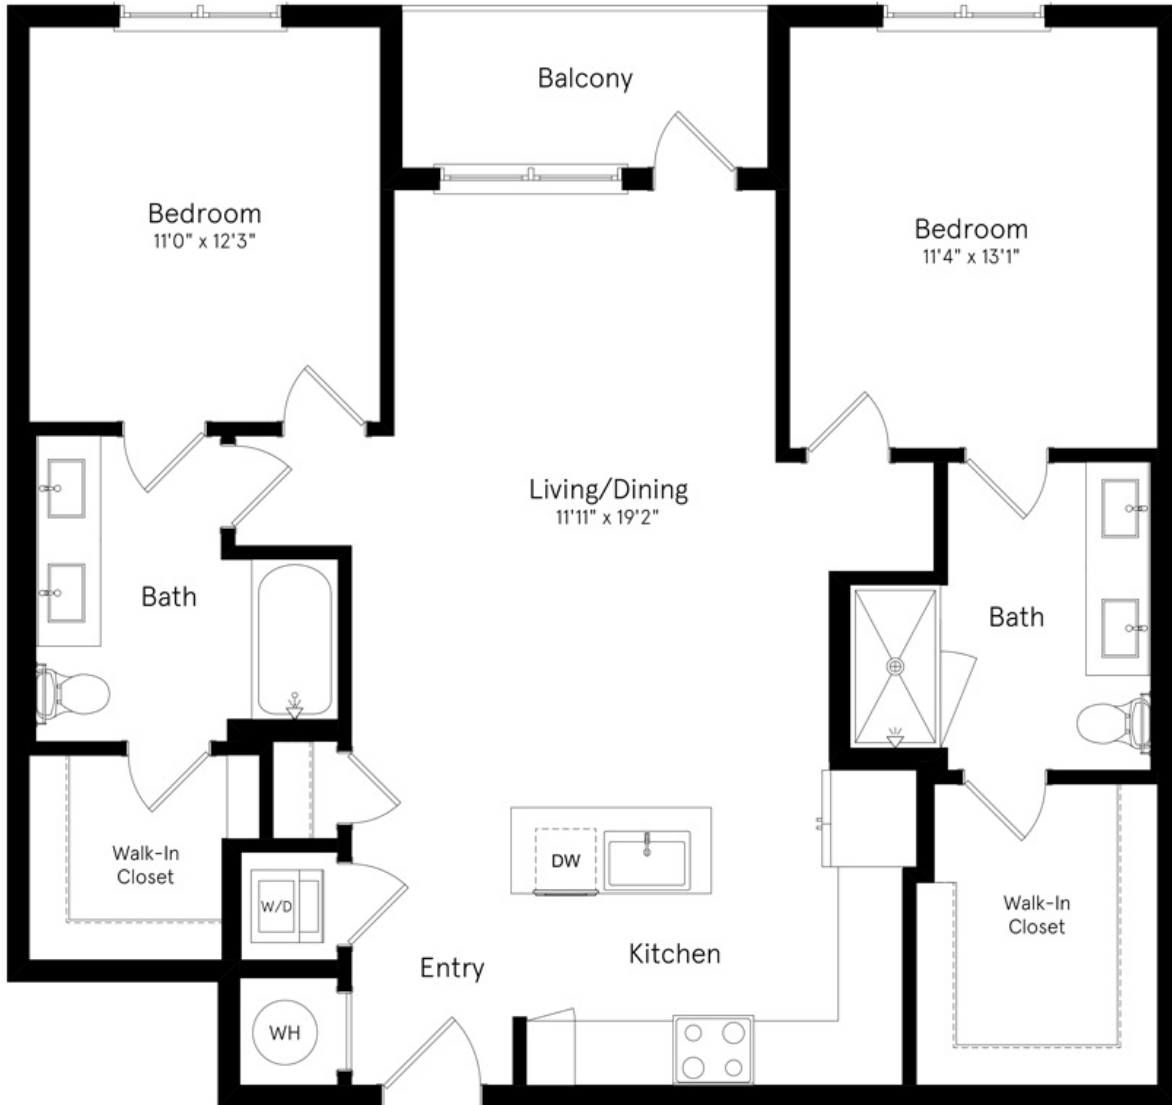

B-2

2 BED / 2 BATH

1127

SQ. FT.

	6200 Valencia Lane Columbia, MD 21044
	www.marlowmerriweather.com

Floor plans are artist's rendering. All dimensions are approximate. Actual product and specifications may vary in dimension or detail. Not all features are available in every apartment. Prices and availability are subject to change. Please see a representative for details.