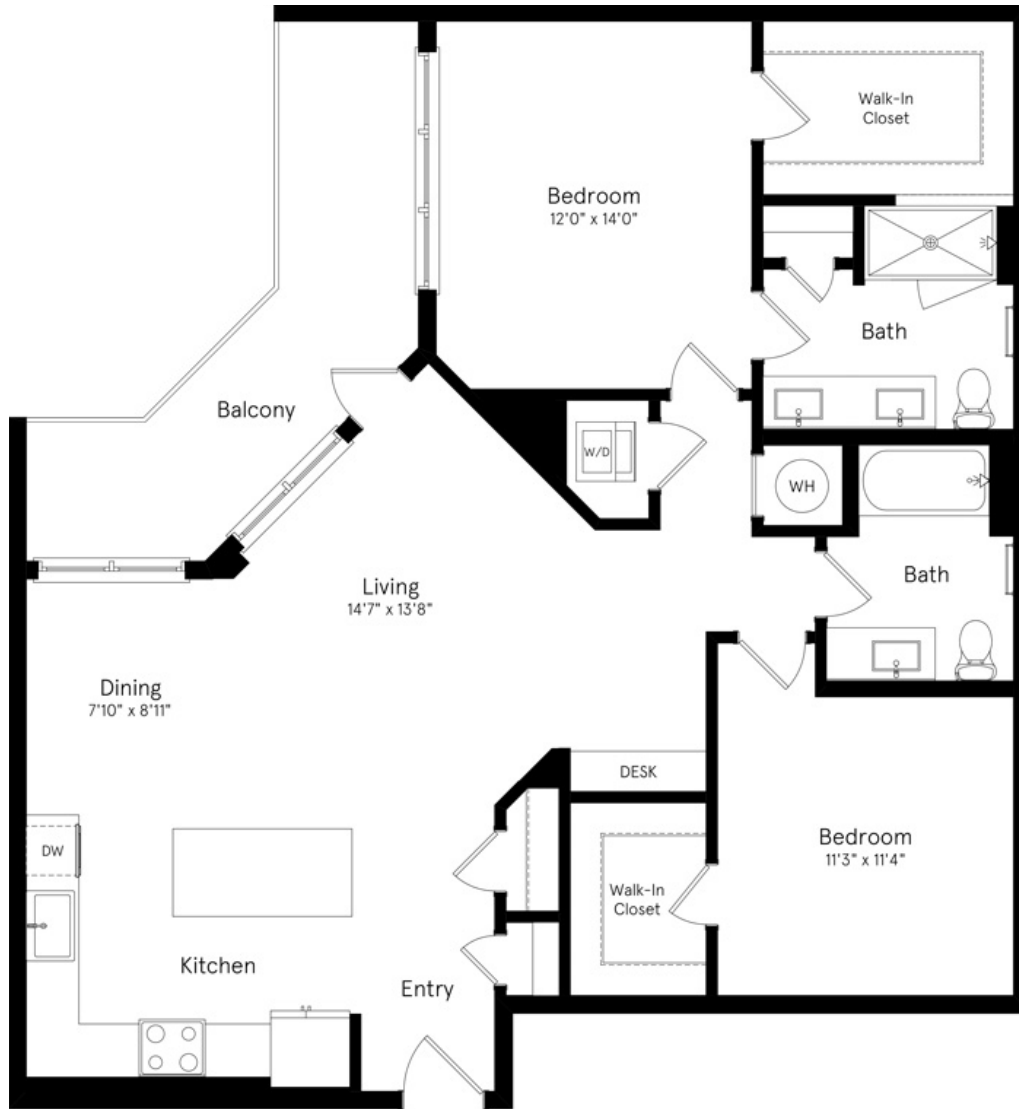

# B-4

2 BED / 2 BATH

# 1153

SQ. FT.

	6200 Valencia Lane   Columbia, MD 21044
	<a href="http://www.marlowmerriweather.com">www.marlowmerriweather.com</a>

*Floor plans are artist's rendering. All dimensions are approximate. Actual product and specifications may vary in dimension or detail. Not all features are available in every apartment. Prices and availability are subject to change. Please see a representative for details.*