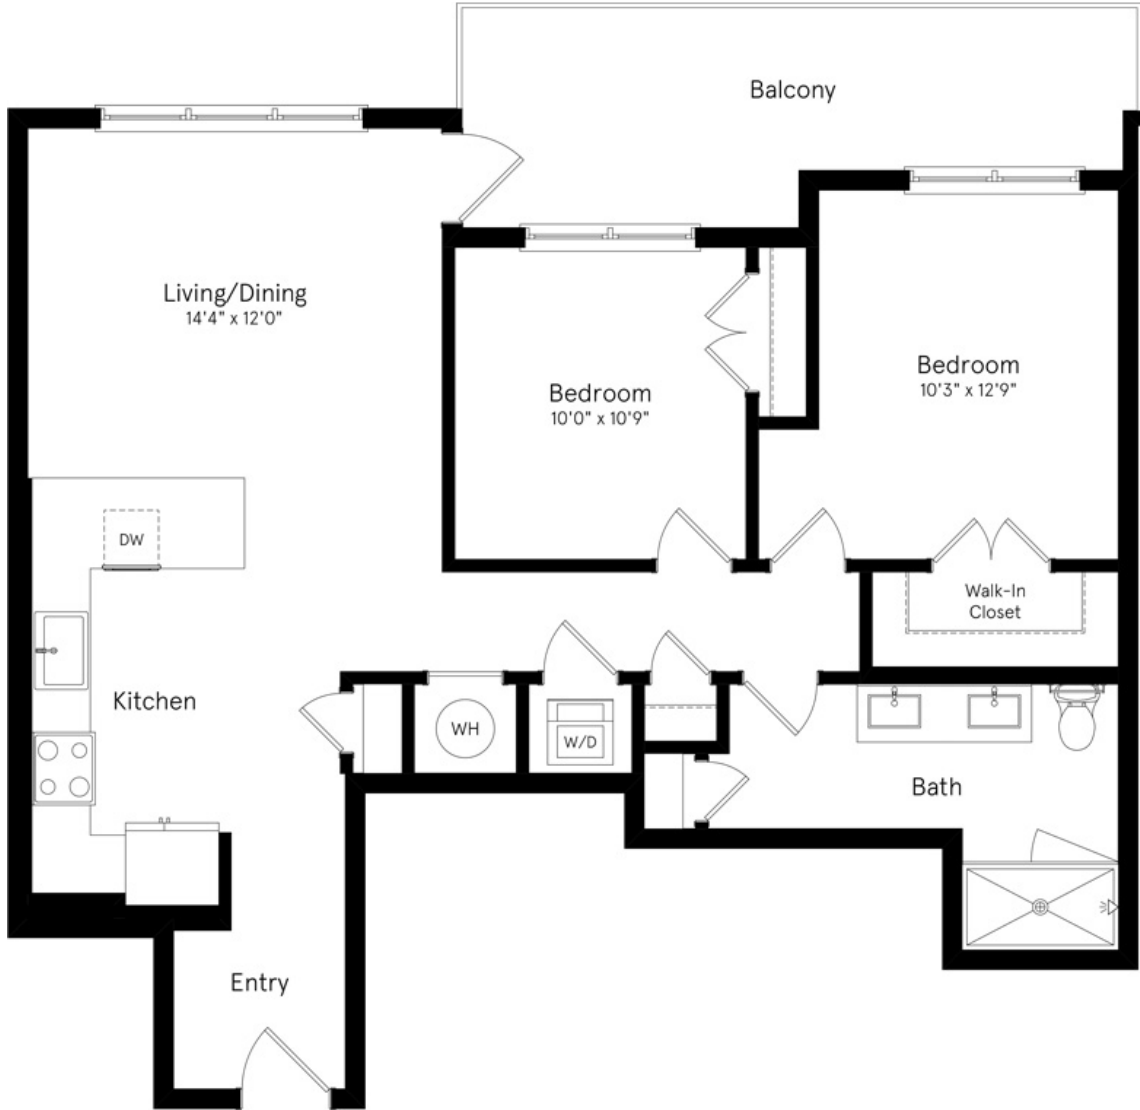

B-5

2 BED / 1 BATH

1002

SQ. FT.

	6200 Valencia Lane Columbia, MD 21044
	www.marlowmerriweather.com

Floor plans are artist's rendering. All dimensions are approximate. Actual product and specifications may vary in dimension or detail. Not all features are available in every apartment. Prices and availability are subject to change. Please see a representative for details.