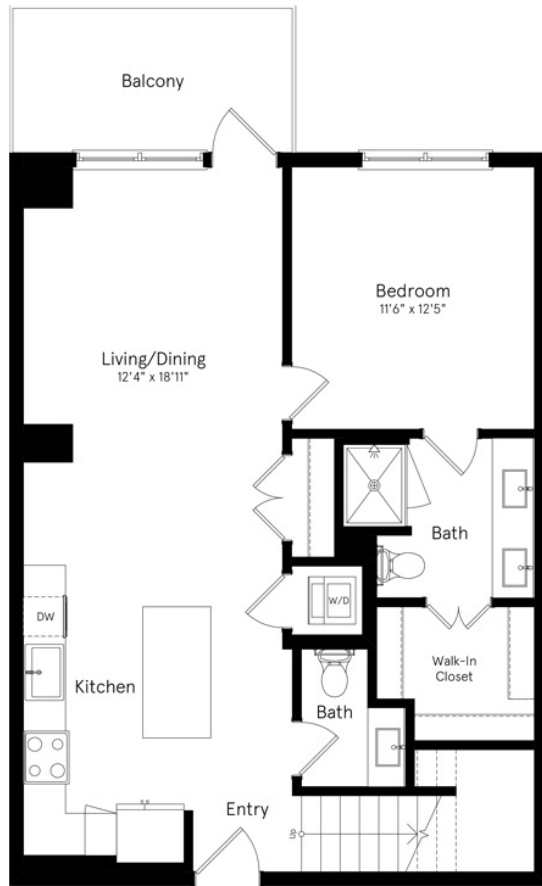

BL-1

2 BED / 2.5 BATH

1537

SQ. FT.

FL 1

FL 2

Marlow

6200 Valencia Lane | Columbia, MD 21044

www.marlowmerriweather.com

Floor plans are artist's rendering. All dimensions are approximate. Actual product and specifications may vary in dimension or detail. Not all features are available in every apartment. Prices and availability are subject to change. Please see a representative for details.