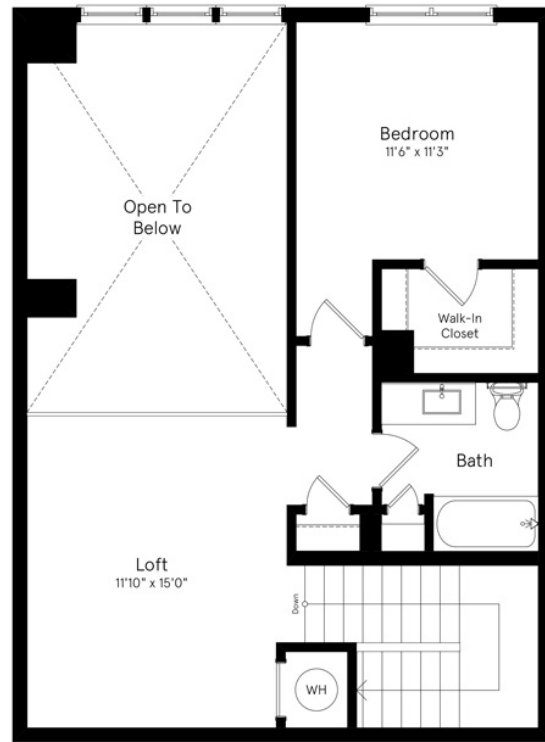

BL-1

2 BED / 2.5 BATH

1537

SQ. FT.

FL 1

FL 2

Marlow

6200 Valencia Lane | Columbia, MD 21044

www.marlowmerriweather.com

Floor plans are artist's rendering. All dimensions are approximate. Actual product and specifications may vary in dimension or detail. Not all features are available in every apartment. Prices and availability are subject to change. Please see a representative for details.