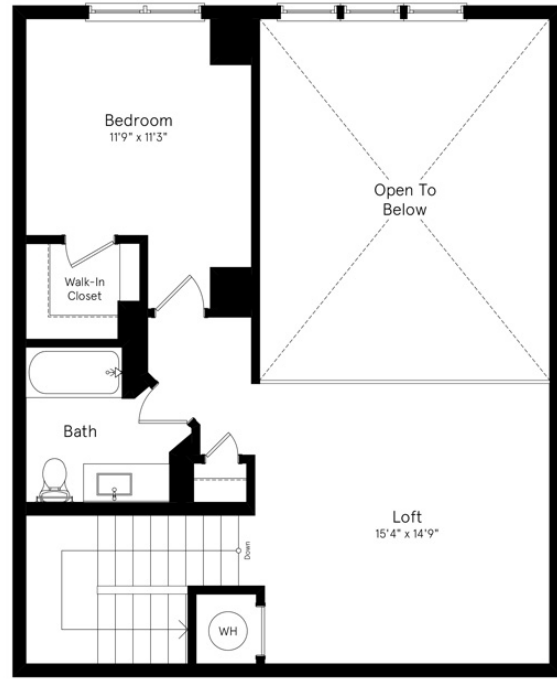

# BL-2

2 BED / 2.5 BATH

# 1639

SQ. FT.

|   |  |
|---|--|
|  | 6200 Valencia Lane   Columbia, MD 21044                                    |
|   | <a href="http://www.marlowmerriweather.com">www.marlowmerriweather.com</a> |

Floor plans are artist's rendering. All dimensions are approximate. Actual product and specifications may vary in dimension or detail. Not all features are available in every apartment. Prices and availability are subject to change. Please see a representative for details.