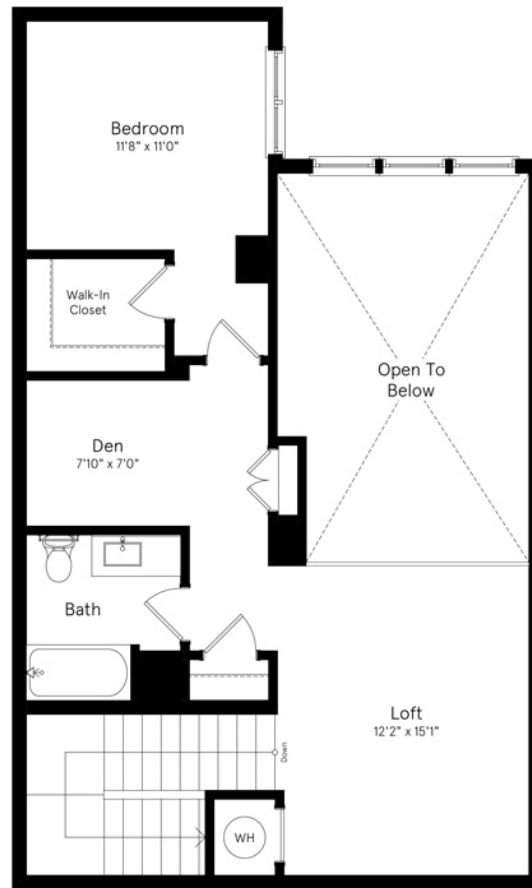

BL-3

2 BED / 2.5 BATH / DEN

1688

SQ. FT.

	6200 Valencia Lane Columbia, MD 21044
	www.marlowmerriweather.com

Floor plans are artist's rendering. All dimensions are approximate. Actual product and specifications may vary in dimension or detail. Not all features are available in every apartment. Prices and availability are subject to change. Please see a representative for details.