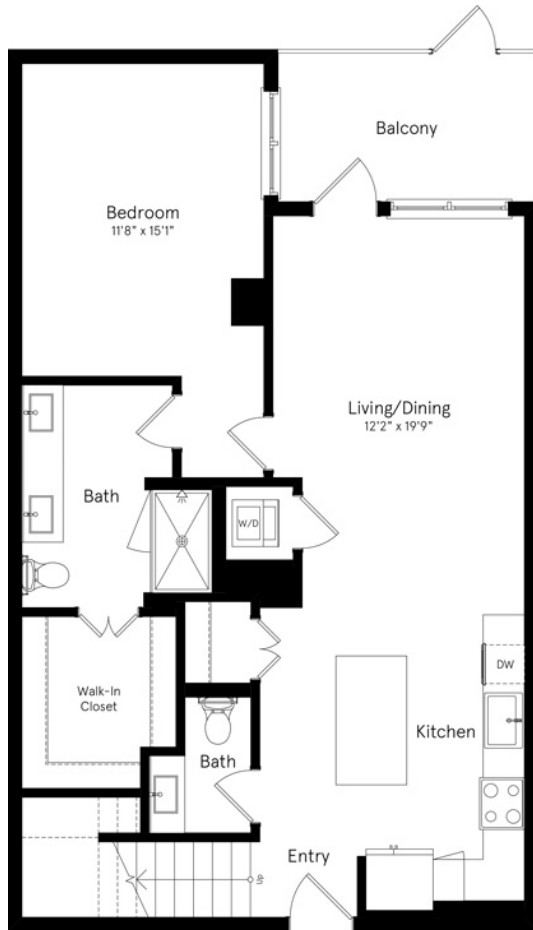

BL-3

2 BED / 2.5 BATH / DEN

1688

SQ. FT.

	6200 Valencia Lane Columbia, MD 21044
	www.marlowmerriweather.com

Floor plans are artist's rendering. All dimensions are approximate. Actual product and specifications may vary in dimension or detail. Not all features are available in every apartment. Prices and availability are subject to change. Please see a representative for details.