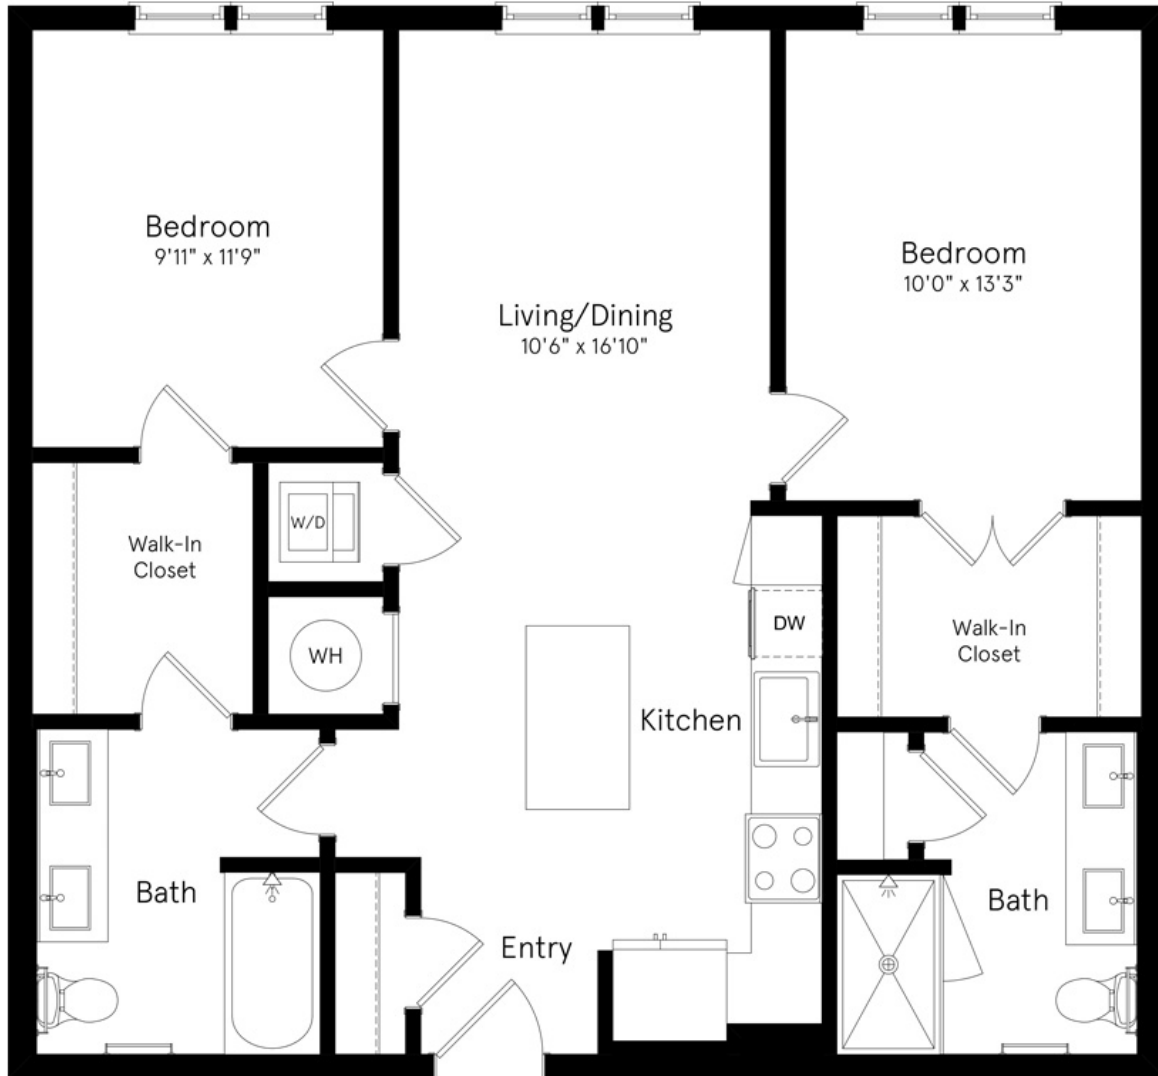

B0-1

2 BED / 2 BATH

1007

SQ. FT.

| | |
|---|--|
|  | 6200 Valencia Lane Columbia, MD 21044 |
| | www.marlowmerriweather.com |

Floor plans are artist's rendering. All dimensions are approximate. Actual product and specifications may vary in dimension or detail. Not all features are available in every apartment. Prices and availability are subject to change. Please see a representative for details.