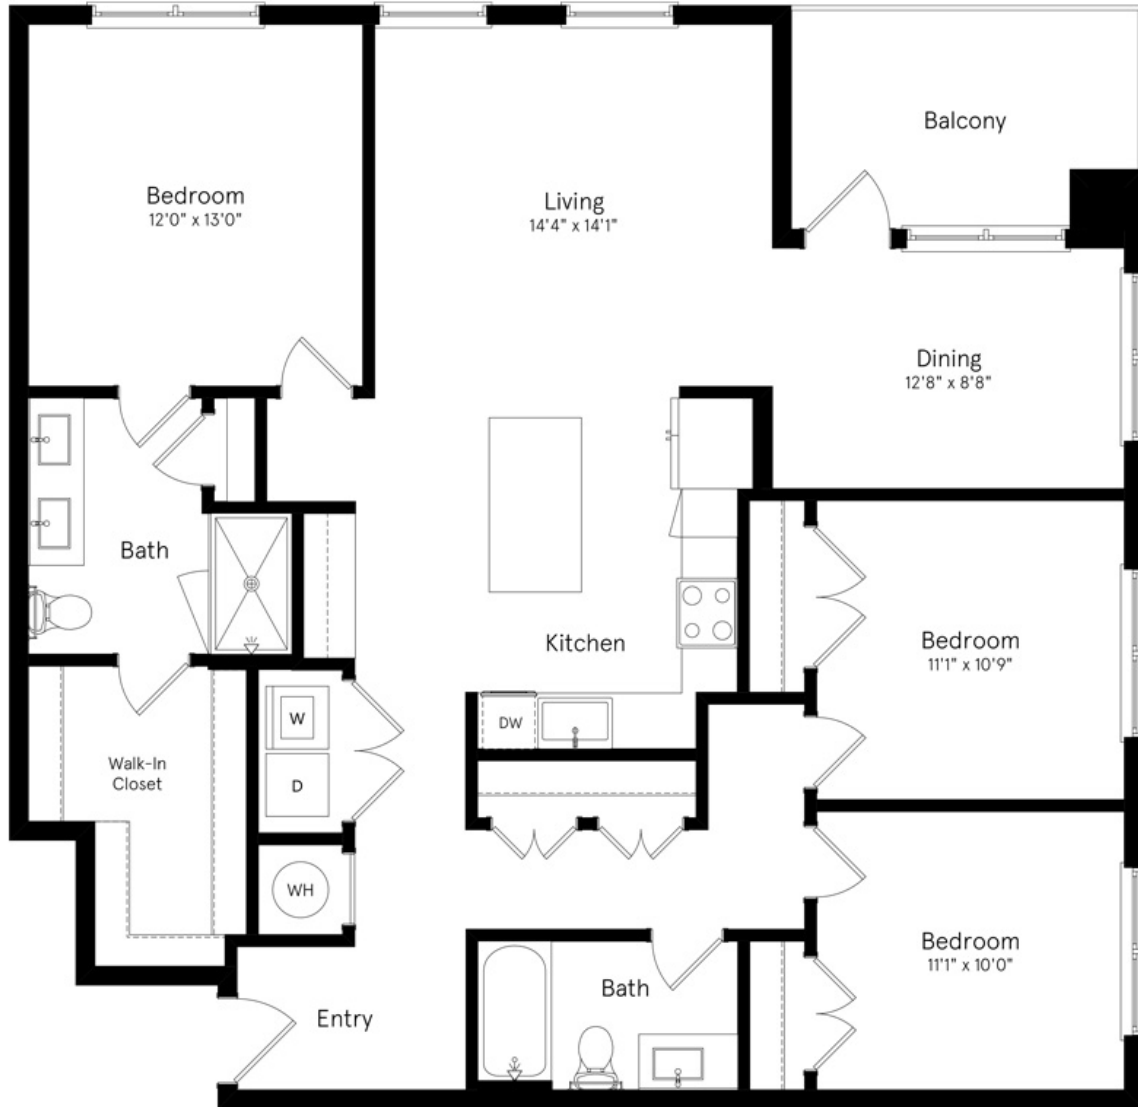

C-4

3 BED / 2 BATH

1451

SQ. FT.

	6200 Valencia Lane Columbia, MD 21044
	www.marlowmerriweather.com

Floor plans are artist's rendering. All dimensions are approximate. Actual product and specifications may vary in dimension or detail. Not all features are available in every apartment. Prices and availability are subject to change. Please see a representative for details.