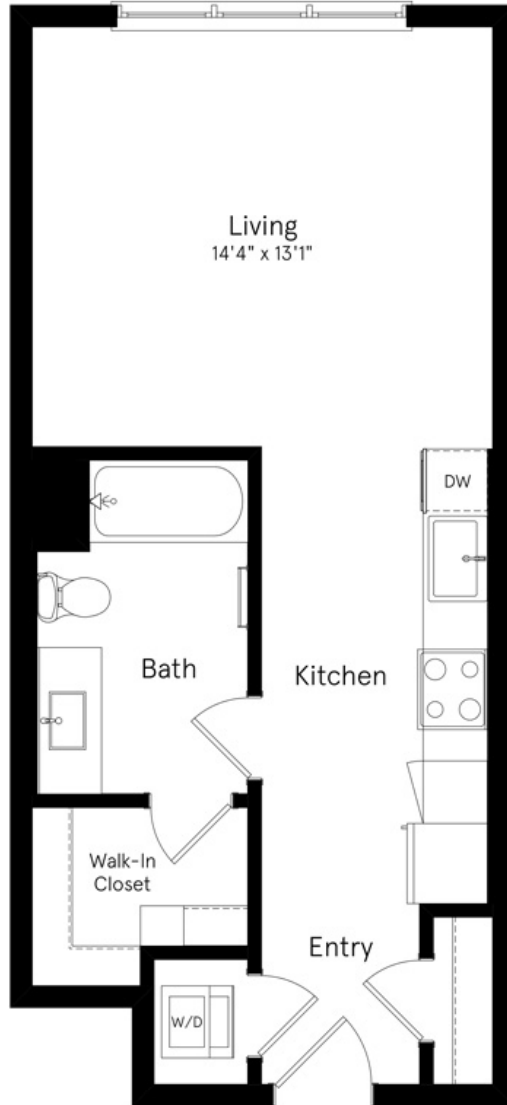

S-1

STUDIO / 1 BATH

515

SQ. FT.

	6200 Valencia Lane Columbia, MD 21044
	www.marlowmerriweather.com

Floor plans are artist's rendering. All dimensions are approximate. Actual product and specifications may vary in dimension or detail. Not all features are available in every apartment. Prices and availability are subject to change. Please see a representative for details.